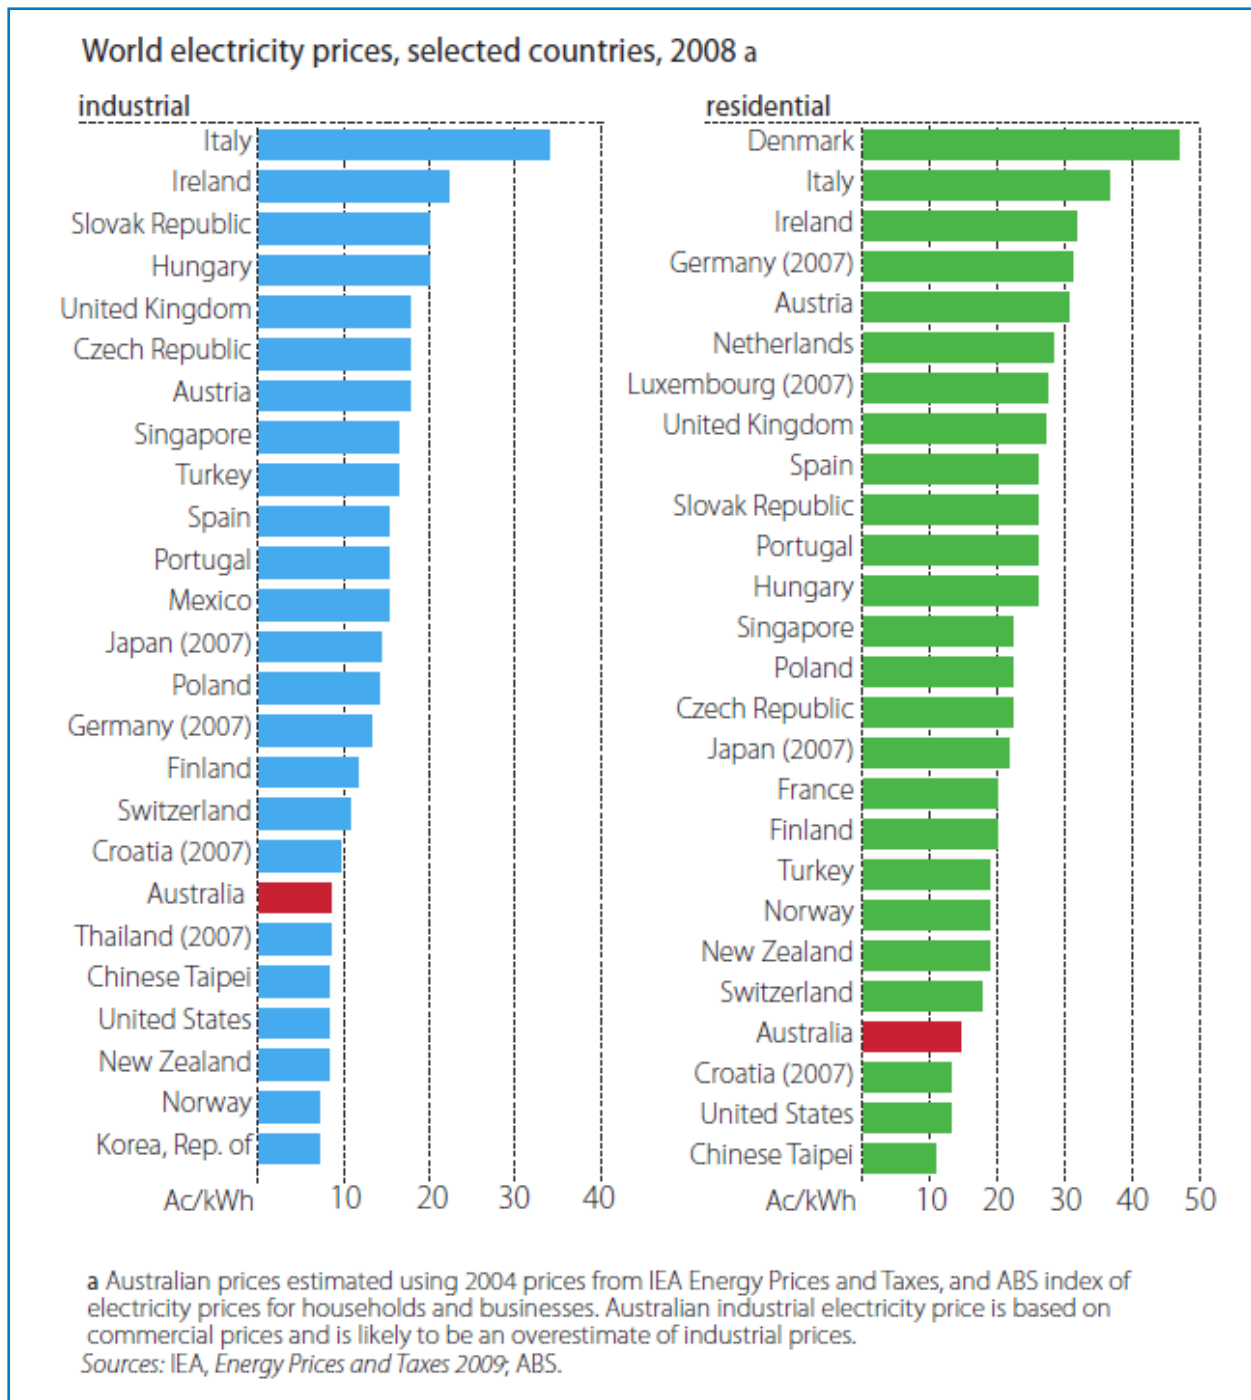

How do Australia's electricity prices compare?

Source: ABARE - Energy in Australia 2010 Report

Energy Retailers Association of Australia Limited

Suite 2, Level 4, 189 Kent Street, SYDNEY NSW 2000

T (02) 9241 6556 F (02) 9251 5425 www.eraa.com.au